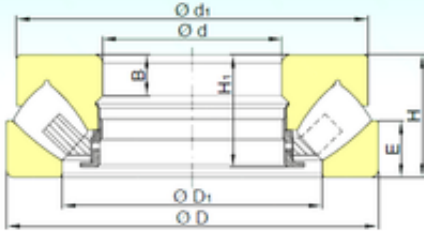

SNR Bearing Argentina

1000 mm x 1670 mm x 155 mm ISB 294/1000 M thrust roller bearings

Bearing No. 294/1000 M

294/1000 M Bearing 2D drawings and 3D CAD models

Size	1000x1670x402 mm
Bore Diameter	1000 mm
Outer Diameter	1670 mm
Width	402 mm
d	1000 mm
D	1670 mm
H	402 mm
d1	190 mm
B	155 mm
D1	1270 mm
E	389 mm
Weight	3380 Kg
Basic dynamic load rating (C)	30478 kN
Basic static load rating (C0)	137200 kN
(Grease) Lubrication Speed	199 r/min