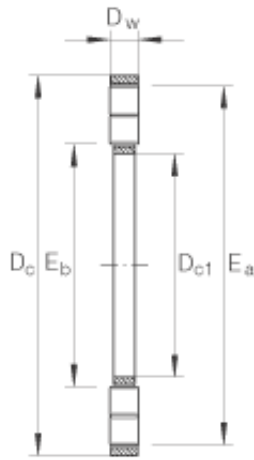

SNR Bearing Argentina

INA K89414-TV thrust roller bearings

Bearing No. K89414-TV

Size	70x150x16 mm
Bore Diameter	70 mm
Outer Diameter	150 mm
Width	16 mm
D_{c1}	70 mm
D_c	150 mm
D_w	16 mm
E_a	147 mm
E_b	76 mm
m	0,76 kg / Weight
C_a	475000 N / Dynamic load rating (axial)
C_{0a}	1500000 N / Static load rating (axial)
C_{ua}	158000 N / Fatigue limit load
n_G	2650 1/min / Limiting speed
n_B	1000 1/min / Reference speed
	GS89414 / Allocated housing locating washer
Category	Bearings
Inventory	0.0
Manufacturer Name	SCHAEFFLER GROUP
Minimum Buy Quantity	N/A
Weight / Kilogram	0.775
Product Group	B04144

K89414-TV Bearing 2D drawings and 3D CAD models

SNR Bearing Argentina