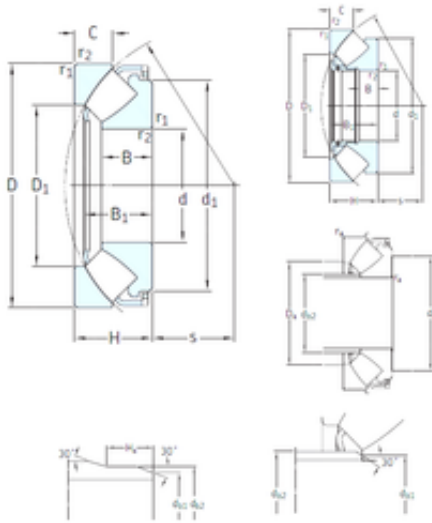

SNR Bearing Argentina

600 mm x 800 mm x 74 mm SKF 292/600EM
thrust roller bearings

Bearing No. 292/600EM

Size	600x800x60 mm
Bore Diameter	600 mm
Outer Diameter	800 mm
Width	60 mm
d	600 mm
D	800 mm
C	60 mm
H	122 mm
d1	760 mm
r1 min.	5 mm
r2 min.	5 mm
s	321 mm
B	74 mm
B1	117 mm
D1	688 mm
da min.	700 mm
Da max.	735 mm
ra max.	4 mm
Weight	170 Kg
Basic dynamic load rating (C)	3740 kN
Basic static load rating (C0)	18600 kN
Fatigue load limit (Pu)	1460
Reference speed	450 r/min
Limiting speed	700 r/min

292/600EM Bearing 2D drawings and 3D CAD models