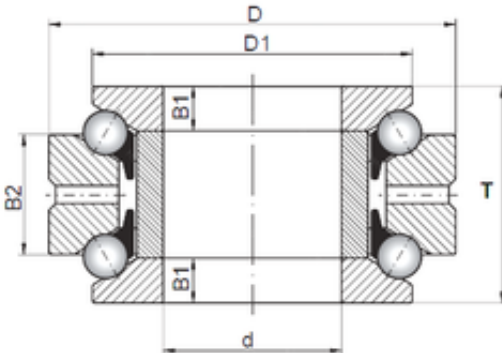

SNR Bearing Argentina

ISO 234440 thrust ball bearings

Bearing No. 234440

234440 Bearing 2D drawings and 3D CAD models

Size	200x310x132 mm
Bore Diameter	200 mm
Outer Diameter	310 mm
Width	132 mm
d	200 mm
D	310 mm
T	132 mm
B1	33 mm
B2	66 mm
D1	274 mm