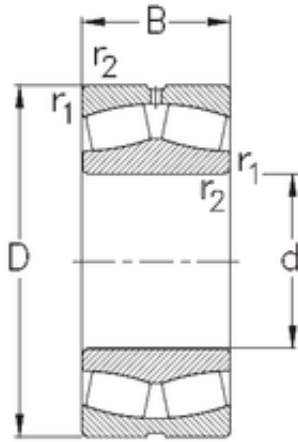

SNR Bearing Argentina

440 mm x 720 mm x 226 mm NKE 23188-MB-W33 spherical roller bearings

Bearing No. 23188-MB-W33

Size	440x720x226 mm
Bore Diameter	440 mm
Outer Diameter	720 mm
Width	226 mm
d	440 mm
D	720 mm
B	226 mm
C	226 mm
r1 min.	6 mm
r2 min.	6 mm
Weight	390 Kg
Basic dynamic load rating (C)	4480 kN
Basic static load rating (C0)	9350 kN
Limiting speed	850 r/min
Calculation factor (e)	0,32
Calculation factor (Y0)	2
Calculation factor (Y1)	2,1

23188-MB-W33 Bearing 2D drawings and 3D CAD models