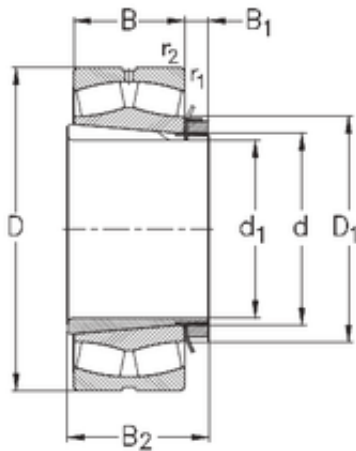

## SNR Bearing Argentina

340 mm x 620 mm x 224 mm NKE 23268-K-MB-W33+OH3268-H spherical roller bearings

Bearing No. 23268-K-MB-W33+OH3268-H

23268-K-MB-W33+OH3268-H Bearing 2D drawings and 3D CAD models

Size	340x620x224 mm
Bore Diameter	340 mm
Outer Diameter	620 mm
Width	224 mm
d	340 mm
d1	320 mm
D	620 mm
B	224 mm
C	224 mm
r1 min.	6 mm
r2 min.	6 mm
B1	55 mm
B2	288 mm
D1	440 mm
Weight	360,5 Kg
Basic dynamic load rating (C)	4430 kN
Basic static load rating (C0)	7560 kN
Limiting speed	800 r/min
Calculation factor (e)	0,37
Calculation factor (Y0)	1,7
Calculation factor (Y1)	1,8