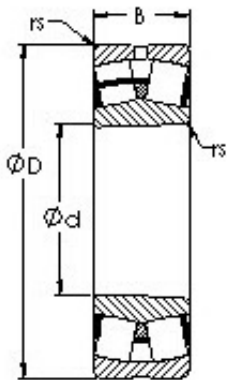

# SNR Bearing Argentina

CKW33  
TAPERED  
BORE

## AST 23136CKW33 spherical roller bearings

Bearing No. 23136CKW33

Size	180x300x96 mm
Bore Diameter	180 mm
Outer Diameter	300 mm
Width	96 mm
Bearing Type	tapered bore, lube groove & holes
Bore Dia (d)	180.0000
Outer Dia (D)	300.0000
Width (B)	96.0000
Radius (min) (rs)	3.000
Dynamic Load Rating (Cr)	1,260,000
Static Load Rating (Cor)	2,110,000
Max Speed (Grease) (X000 RPM)	1
Max Speed (Oil) (X1000 RPM)	2
Weight (g)	29,380.00
Material	52100 Chrome steel, or equivalent

23136CKW33 Bearing 2D drawings and 3D CAD models