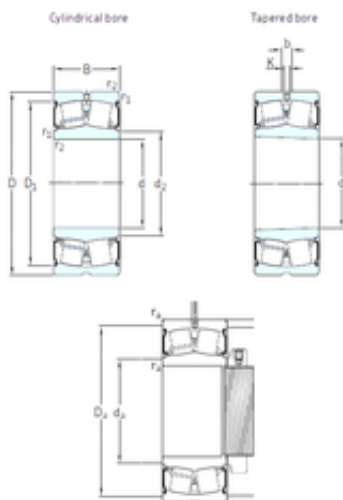

SNR Bearing Argentina

60 mm x 110 mm x 34 mm SKF
BS2-2212-2CS/VT143 spherical roller bearings

Bearing No. BS2-2212-2CS/VT143

Size	60x110x34 mm
Bore Diameter	60 mm
Outer Diameter	110 mm
Width	34 mm
d	60 mm
D	110 mm
B	34 mm
C	34 mm
b	6 mm
d2	69,1 mm
r1 min.	1,5 mm
r2 min.	1,5 mm
D1	102 mm
K	3 mm
da min.	69 mm
da max	69 mm
Da max.	101 mm
ra max.	1,5 mm
Weight	1,3 Kg
Basic dynamic load rating (C)	156 kN
Basic static load rating (C0)	166 kN
Fatigue load limit (Pu)	18,6
Limiting speed	1600 r/min
Calculation factor (e)	0,24
Calculation factor (Y0)	2,8

BS2-2212-2CS/VT143 Bearing 2D drawings and 3D CAD models

SNR Bearing Argentina

Calculation factor (Y1)

2,8
