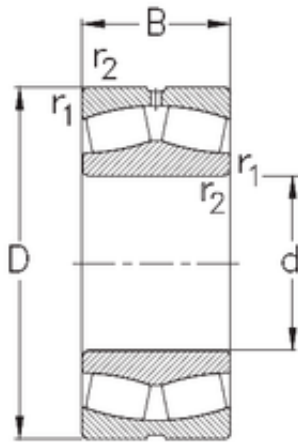

SNR Bearing Argentina

480 mm x 790 mm x 308 mm NKE 24196-MB-W33 spherical roller bearings

Bearing No. 24196-MB-W33

Size	480x790x308 mm
Bore Diameter	480 mm
Outer Diameter	790 mm
Width	308 mm
d	480 mm
D	790 mm
B	308 mm
C	308 mm
r1 min.	7,5 mm
r2 min.	7,5 mm
Weight	639 Kg
Basic dynamic load rating (C)	7891 kN
Basic static load rating (C0)	15938 kN
Limiting speed	630 r/min
Calculation factor (e)	0,37
Calculation factor (Y0)	1,76
Calculation factor (Y1)	1,8

24196-MB-W33 Bearing 2D drawings and 3D CAD models