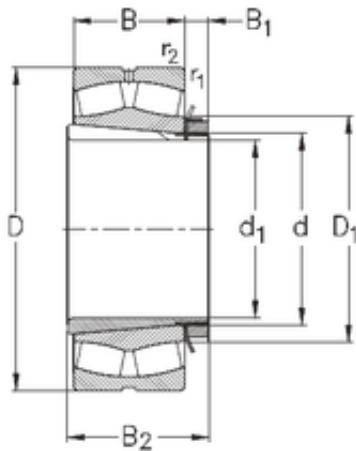

SNR Bearing Argentina

280 mm x 420 mm x 106 mm NKE 23056-K-MB-W33+OH3056-H spherical roller bearings

Bearing No. 23056-K-MB-W33+OH3056-H

23056-K-MB-W33+OH3056-H Bearing 2D drawings and 3D CAD models

Size	280x420x106 mm
Bore Diameter	280 mm
Outer Diameter	420 mm
Width	106 mm
d	280 mm
d1	260 mm
D	420 mm
B	106 mm
C	106 mm
r1 min.	4 mm
r2 min.	4 mm
B1	38 mm
B2	152 mm
D1	330 mm
Weight	68,5 Kg
Basic dynamic load rating (C)	1440 kN
Basic static load rating (C0)	2690 kN
Limiting speed	1600 r/min
Calculation factor (e)	0,24
Calculation factor (Y0)	2,6
Calculation factor (Y1)	2,7