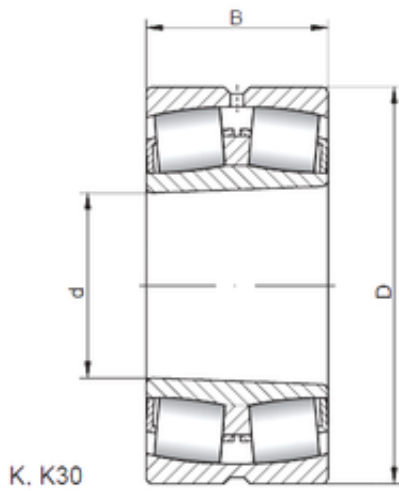

SNR Bearing Argentina

110 mm x 240 mm x 80 mm ISO 22322 KW33
spherical roller bearings

Bearing No. 22322 KW33

Size	110x240x80 mm
Bore Diameter	110 mm
Outer Diameter	240 mm
Width	80 mm
d	110 mm
D	240 mm
B	80 mm
C	80 mm

22322 KW33 Bearing 2D drawings and 3D CAD models