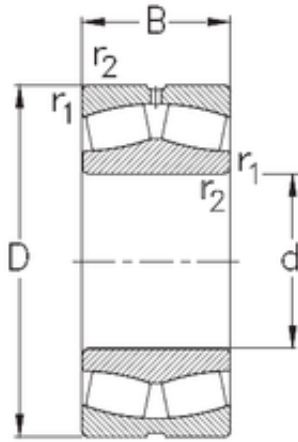

SNR Bearing Argentina

220 mm x 340 mm x 118 mm NKE 24044-MB-W33 spherical roller bearings

Bearing No. 24044-MB-W33

| | |
|-------------------------------|----------------|
| Size | 220x340x118 mm |
| Bore Diameter | 220 mm |
| Outer Diameter | 340 mm |
| Width | 118 mm |
| d | 220 mm |
| D | 340 mm |
| B | 118 mm |
| C | 118 mm |
| r1 min. | 3 mm |
| r2 min. | 3 mm |
| Weight | 39,5 Kg |
| Basic dynamic load rating (C) | 1361 kN |
| Basic static load rating (C0) | 2585 kN |
| Limiting speed | 1700 r/min |
| Calculation factor (e) | 0,32 |
| Calculation factor (Y0) | 2,07 |
| Calculation factor (Y1) | 2,12 |

24044-MB-W33 Bearing 2D drawings and 3D CAD models