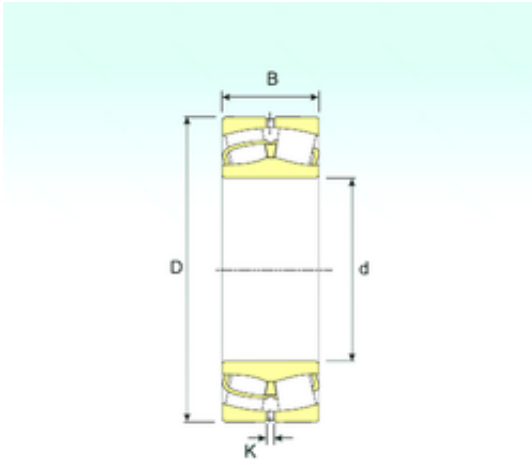

SNR Bearing Argentina

231/500 Bearing 2D drawings and 3D CAD models

500 mm x 830 mm x 264 mm ISB 231/500
spherical roller bearings

Bearing No. 231/500

Size	500x830x264 mm
Bore Diameter	500 mm
Outer Diameter	830 mm
Width	264 mm
d	500 mm
D	830 mm
B	264 mm
C	264 mm
K	12 mm
Weight	580 Kg
Basic dynamic load rating (C)	7497 kN
Basic static load rating (C0)	12642 kN
(Grease) Lubrication Speed	535,5 r/min