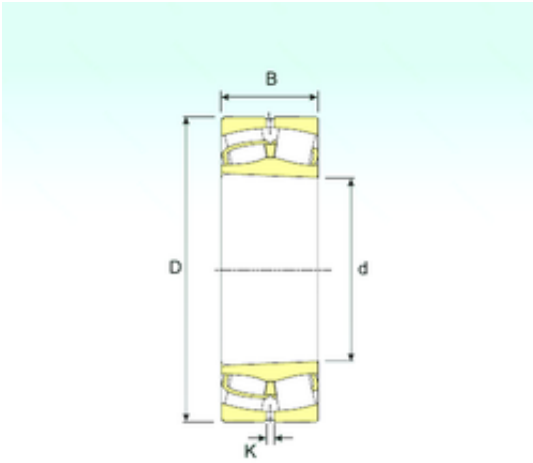

SNR Bearing Argentina

240/670 K30 Bearing 2D drawings and 3D CAD models

670 mm x 980 mm x 308 mm ISB 240/670 K30 spherical roller bearings

Bearing No. 240/670 K30

| | |
|-------------------------------|----------------|
| Size | 670x980x308 mm |
| Bore Diameter | 670 mm |
| Outer Diameter | 980 mm |
| Width | 308 mm |
| d | 670 mm |
| D | 980 mm |
| B | 308 mm |
| C | 308 mm |
| K | 12 mm |
| Weight | 790 Kg |
| Basic dynamic load rating (C) | 9800 kN |
| Basic static load rating (C0) | 19992 kN |
| (Grease) Lubrication Speed | 382,5 r/min |