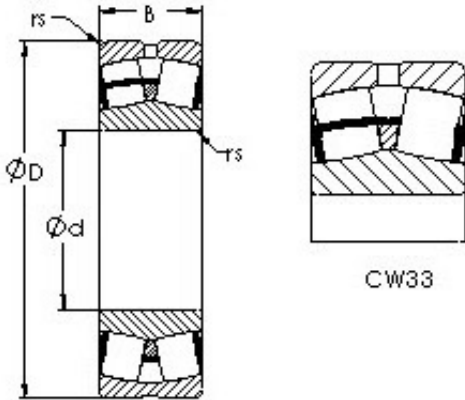

## AST 23028CW33 spherical roller bearings

Bearing No. 23028CW33

Size	140x210x53 mm
Bore Diameter	140 mm
Outer Diameter	210 mm
Width	53 mm
Bearing Type	straight bore, lube groove and holes
Bore Dia (d)	140.0000
Outer Dia (D)	210.0000
Width (B)	53.0000
Radius (min) (rs)	2.000
Dynamic Load Rating (Cr)	475,000
Static Load Rating (Cor)	820,000
Max Speed (Grease) (X1000 RPM)	2
Max Speed (Oil) (X1000 RPM)	2
Weight (g)	7,130.00
Material	52100 Chrome steel, or equivalent

23028CW33 Bearing 2D drawings and 3D CAD models