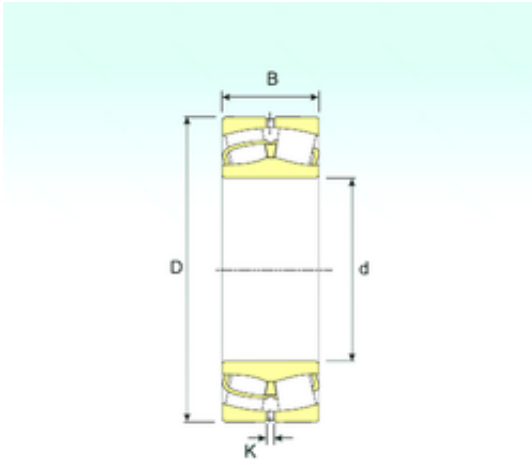

SNR Bearing Argentina

1120 mm x 1360 mm x 243 mm ISB 248/1120
spherical roller bearings

Bearing No. 248/1120

Size	1120x1360x243 mm
Bore Diameter	1120 mm
Outer Diameter	1360 mm
Width	243 mm
d	1120 mm
D	1360 mm
B	243 mm
C	243 mm
K	12 mm
Weight	735 Kg
Basic dynamic load rating (C)	7105 kN
Basic static load rating (C0)	23520 kN
(Grease) Lubrication Speed	244,8 r/min

248/1120 Bearing 2D drawings and 3D CAD models