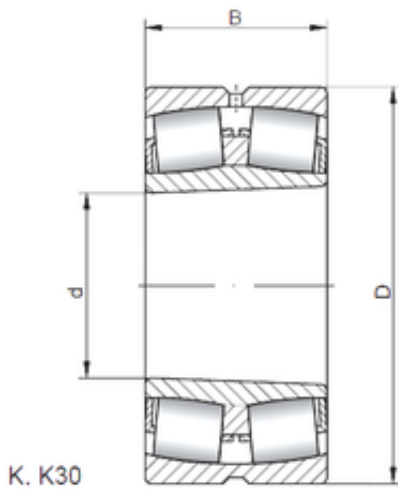

SNR Bearing Argentina

200 mm x 280 mm x 60 mm ISO 23940 KW33
spherical roller bearings

Bearing No. 23940 KW33

Size	200x280x60 mm
Bore Diameter	200 mm
Outer Diameter	280 mm
Width	60 mm
d	200 mm
D	280 mm
B	60 mm
C	60 mm

23940 KW33 Bearing 2D drawings and 3D CAD models