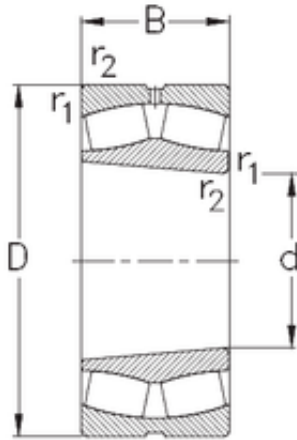

## SNR Bearing Argentina

220 mm x 400 mm x 144 mm NKE 23244-K-MB-W33 spherical roller bearings

Bearing No. 23244-K-MB-W33

Size	220x400x144 mm
Bore Diameter	220 mm
Outer Diameter	400 mm
Width	144 mm
d	220 mm
D	400 mm
B	144 mm
C	144 mm
r1 min.	4 mm
r2 min.	4 mm
Weight	79 Kg
Basic dynamic load rating (C)	2040 kN
Basic static load rating (C0)	3290 kN
Limiting speed	1500 r/min
Calculation factor (e)	0,36
Calculation factor (Y0)	1,8
Calculation factor (Y1)	1,9

23244-K-MB-W33 Bearing 2D drawings and 3D CAD models