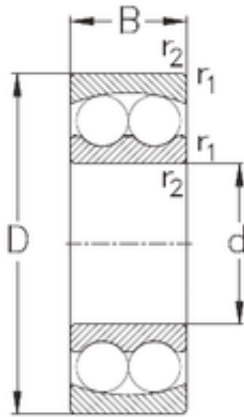

## SNR Bearing Argentina

25 mm x 62 mm x 24 mm NKE 2305 self aligning ball bearings

Bearing No. 2305

Size	25x62x24 mm
Bore Diameter	25 mm
Outer Diameter	62 mm
Width	24 mm
d	25 mm
D	62 mm
B	24 mm
C	24 mm
r1 min.	1,1 mm
r2 min.	1,1 mm
Weight	0,37 Kg
Basic dynamic load rating (C)	24,4 kN
Basic static load rating (C0)	6,5 kN

2305 Bearing 2D drawings and 3D CAD models