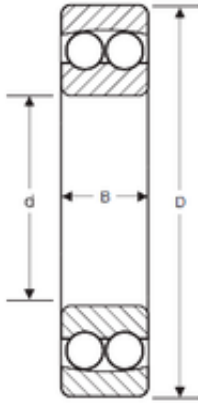

SNR Bearing Argentina

110 mm x 240 mm x 80 mm SIGMA 2322 M self aligning ball bearings

Bearing No. 2322 M

Size	110x240x80 mm
Bore Diameter	110 mm
Outer Diameter	240 mm
Width	80 mm
d	110 mm
D	240 mm
B	80 mm
C	80 mm

2322 M Bearing 2D drawings and 3D CAD models