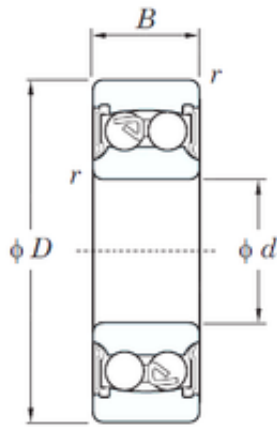

## SNR Bearing Argentina

45 mm x 100 mm x 36 mm KOYO 2309-2RS  
self aligning ball bearings

Bearing No. 2309-2RS

Size	45x100x36 mm
Bore Diameter	45 mm
Outer Diameter	100 mm
Width	36 mm
d	45 mm
D	100 mm
B	36 mm
C	36 mm
r min.	1.5 mm
da min.	53.5 mm
da max	56.6 mm
Da max.	91.5 mm
ra max.	1.5 mm
Weight	1.23 Kg
Basic dynamic load rating (C)	38.1 kN
Basic static load rating (C0)	12.7 kN
(Grease) Lubrication Speed	4100 r/min
Calculation factor (e)	0.25
Calculation factor (Y0)	2.68
Calculation factor (Y1)	2.56

2309-2RS Bearing 2D drawings and 3D CAD models