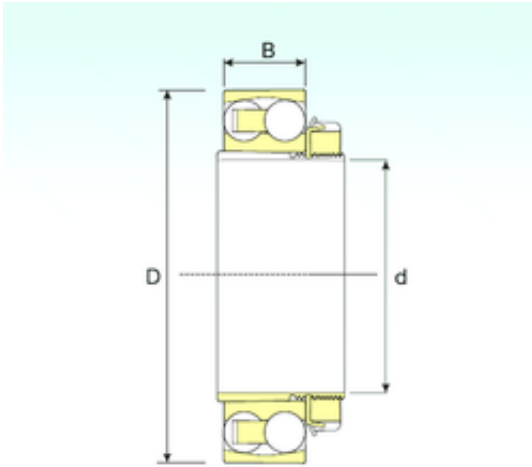

## SNR Bearing Argentina

40 mm x 100 mm x 36 mm ISB 2309  
KTN9+H2309 self aligning ball bearings

Bearing No. 2309 KTN9+H2309

Size	40x100x36 mm
Bore Diameter	40 mm
Outer Diameter	100 mm
Width	36 mm
d	40 mm
D	100 mm
B	36 mm
B1	50 mm
C	36 mm
Weight	1,4 Kg
Basic dynamic load rating (C)	62,4 kN
Basic static load rating (C0)	18,9 kN
(Grease) Lubrication Speed	6885 r/min

2309 KTN9+H2309 Bearing 2D drawings and 3D CAD models