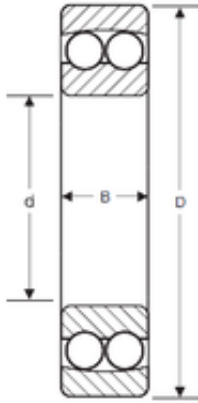

SNR Bearing Argentina

100 mm x 180 mm x 34 mm SIGMA 1220 self aligning ball bearings

Bearing No. 1220

Size	100x180x34 mm
Bore Diameter	100 mm
Outer Diameter	180 mm
Width	34 mm
d	100 mm
D	180 mm
B	34 mm
C	34 mm

1220 Bearing 2D drawings and 3D CAD models