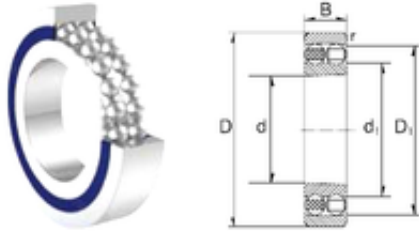

## SNR Bearing Argentina

30 mm x 62 mm x 20 mm ZEN 2206 self aligning ball bearings

Bearing No. 2206

Size	30x62x20 mm
Bore Diameter	30 mm
Outer Diameter	62 mm
Width	20 mm
d	30 mm
D	62 mm
B	20 mm
C	20 mm
Weight	0,26 Kg
Basic dynamic load rating (C)	12,2 kN
Basic static load rating (C0)	6,8 kN
(Grease) Lubrication Speed	10000 r/min

2206 Bearing 2D drawings and 3D CAD models