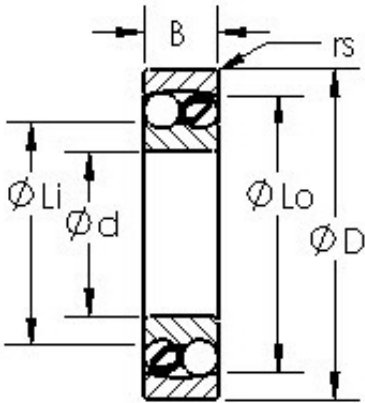

SNR Bearing Argentina

AST 2202 self aligning ball bearings

Bearing No. 2202

Size	15x35x14 mm
Bore Diameter	15 mm
Outer Diameter	35 mm
Width	14 mm
Bearing Type - double row self-aligning	double row selfaligning
Bore Dia (d)	15.0000
Outer Dia (D)	35.0000
Width (B)	14.0000
Radius (min) (rs)	0.600
Dynamic Load Rating (Cr)	7,800
Static Load Rating (Cor)	1,850
Max Speed (Grease) (X1000 RPM)	18,000
Max Speed (Oil) (X1000 RPM)	22,000
Max. Shaft Shoulder Dia. Inner (Li)	19.0
Min. Housing Shoulder Dia., Outer (Lo)	31.0
Weight (g)	55.00
Precision	A1
Standard Clearance	C0
Material	52100 Chrome steel (or equivalent)

2202 Bearing 2D drawings and 3D CAD models