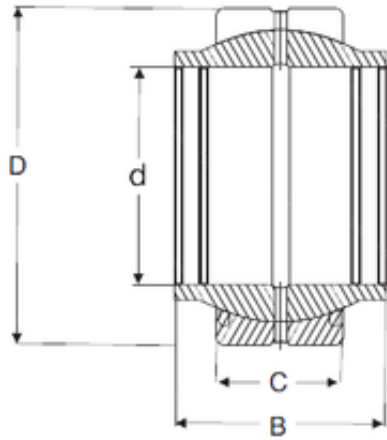

SNR Bearing Argentina

100 mm x 150 mm x 100 mm SIGMA GEG 100
ES plain bearings

Bearing No. GEG 100 ES

| | |
|----------------|----------------|
| Size | 100x150x100 mm |
| Bore Diameter | 100 mm |
| Outer Diameter | 150 mm |
| Width | 100 mm |
| d | 100 mm |
| D | 150 mm |
| B | 100 mm |
| C | 55 mm |

GEG 100 ES Bearing 2D drawings and 3D CAD models