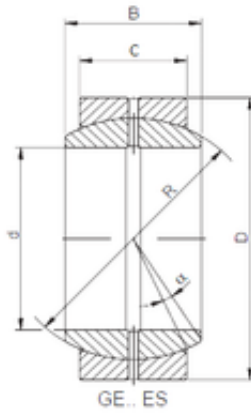

SNR Bearing Argentina

240 mm x 340 mm x 140 mm ISO GE 240
ES-2RS plain bearings

Bearing No. GE 240 ES-2RS

Size	240x340x140 mm
Bore Diameter	240 mm
Outer Diameter	340 mm
Width	140 mm
d	240 mm
D	340 mm
B	140 mm
C	100 mm
R	300 mm
Angle	8 °

GE 240 ES-2RS Bearing 2D drawings and 3D CAD models