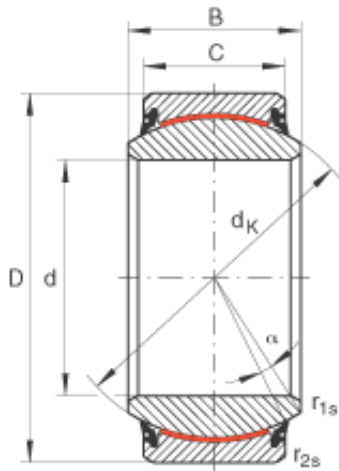

SNR Bearing Argentina

GE240-UK-2RS Bearing 2D drawings and 3D CAD models

INA GE240-UK-2RS plain bearings

Bearing No. GE240-UK-2RS

| | |
|----------------------|------------------------------------|
| Size | 240x340x140 mm |
| Bore Diameter | 240 mm |
| Outer Diameter | 340 mm |
| Width | 140 mm |
| C | 100 mm |
| $D_{a \min}$ | 295 mm |
| $d_{a \max}$ | 265,3 mm |
| d_k | 300 mm |
| $r_{1s \min}$ | 1,1 mm |
| $r_{2s \min}$ | 1,1 mm |
| alf (°) | 8 |
| Weight (kg) | 39 |
| C_r (N) | 7200000 |
| C_{Or} (N) | 12000000 |
| Category | Spherical Plain Bearings - Radial |
| Inventory | 0.0 |
| Manufacturer Name | SCHAEFFLER GROUP |
| Minimum Buy Quantity | N/A |
| Weight / Kilogram | 39.4 |
| EAN | 4012802532302 |
| Product Group | B04286 |
| Component | Complete with Outer and Inner Ring |
| Self Aligning | Yes |
| Rolling Element | Spherical Plain Bearing |