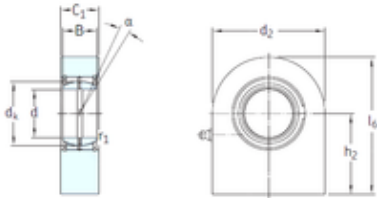

SNR Bearing Argentina

SKF SCF30ES plain bearings

Bearing No. SCF30ES

Bore Diameter	30 mm
d	30 mm
d2	66,5 mm
dk	40,7 mm
h2	51 mm
l6 max.	85 mm
r1 min.	0,6 mm
B	22 mm
C1 max	29 mm
Angle	6 °
Weight	0,87 Kg
Basic dynamic load rating (C)	62 kN

SCF30ES Bearing 2D drawings and 3D CAD models