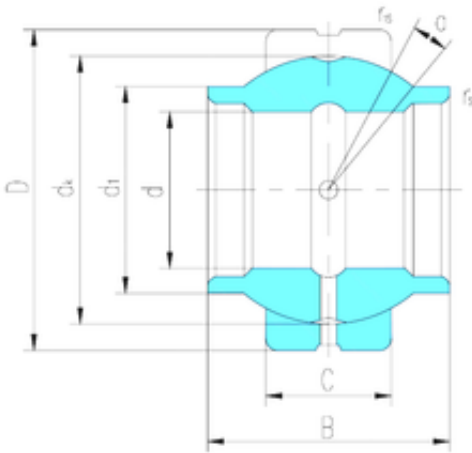

SNR Bearing Argentina

40 mm x 62 mm x 40 mm LS GEEW40ES plain bearings

Bearing No. GEEW40ES

GEEW40ES Bearing 2D drawings and 3D CAD models

Size	40x62x40 mm
Bore Diameter	40 mm
Outer Diameter	62 mm
Width	40 mm
d	40 mm
D	62 mm
B	40 mm
C	22 mm
d1	46 mm
dk	53 mm
r min.	0,6 mm
r1 min.	1 mm
Angle	4 °
Weight	0,349 Kg
Basic dynamic load rating (C)	99 kN