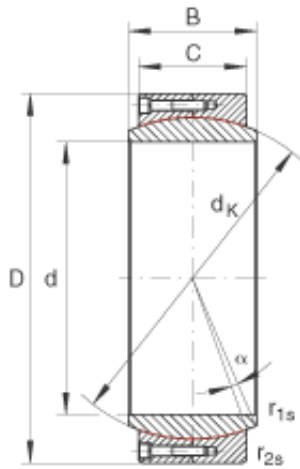

SNR Bearing Argentina

INA GE440-DW plain bearings

Bearing No. GE440-DW

Size	440x600x218 mm
Bore Diameter	440 mm
Outer Diameter	600 mm
Width	218 mm
C	185 mm
$D_{a \min}$	491 mm
$d_{a \max}$	472 mm
d_K	520 mm
$r_{1s \min}$	1,5 mm
$r_{2s \min}$	4 mm
alf (°)	3,9
Weight (kg)	194
C_r (N)	28860000
C_{0r} (N)	48100000

GE440-DW Bearing 2D drawings and 3D CAD models