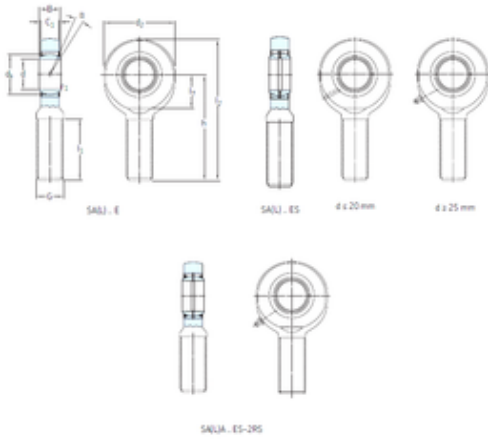

SNR Bearing Argentina

SKF SAA50ES-2RS plain bearings

Bearing No. SAA50ES-2RS

Bore Diameter	50 mm
d	50 mm
d2	114 mm
dk	66 mm
h	185 mm
l1 min.	104 mm
l2 max.	244 mm
l7 min.	58 mm
r1 min.	0,6 mm
B	35 mm
C1	31 mm
Thread (G)	M45x3 Tolerance 6g
Angle	6 °
Weight	3,3 Kg
Basic dynamic load rating (C)	156 kN

SAA50ES-2RS Bearing 2D drawings and 3D CAD models