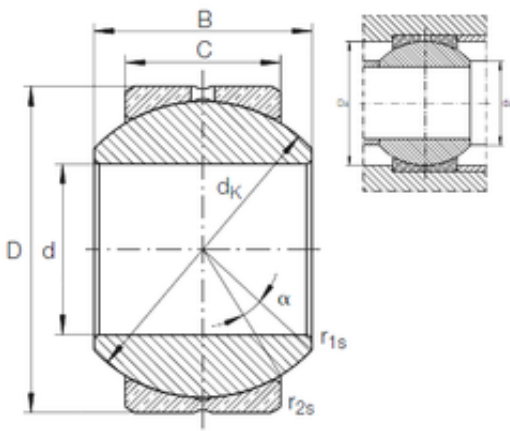

# SNR Bearing Argentina

12 mm x 26 mm x 16 mm INA GE 12 PB plain bearings

Bearing No. GE 12 PB

Size	12x26x16 mm
Bore Diameter	12 mm
Outer Diameter	26 mm
Width	16 mm
d	12 mm
D	26 mm
B	16 mm
C	12 mm
dk	22,225 mm
r1 min.	0,3 mm
r2 min.	0,3 mm
da max	15,4 mm
Da min	19,5 mm
Angle	13 °
Weight	0,043 Kg
Basic dynamic load rating (C)	13,4 kN

GE 12 PB Bearing 2D drawings and 3D CAD models