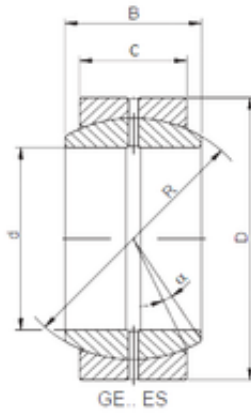

SNR Bearing Argentina

300 mm x 430 mm x 165 mm ISO GE 300
ES-2RS plain bearings

Bearing No. GE 300 ES-2RS

Size	300x430x165 mm
Bore Diameter	300 mm
Outer Diameter	430 mm
Width	165 mm
d	300 mm
D	430 mm
B	165 mm
C	120 mm
R	375 mm
Angle	7 °

GE 300 ES-2RS Bearing 2D drawings and 3D CAD models