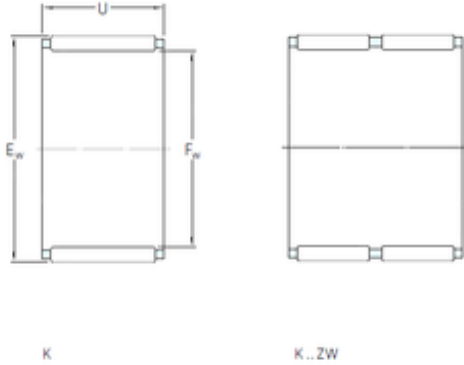

## SKF K17x21x17 needle roller bearings

Bearing No. K17x21x17

Bore Diameter	17 mm
Outer Diameter	21 mm
Fw	17 mm
Ew	21 mm
U	17 mm
Weight	0,0095 Kg
Basic dynamic load rating (C)	11,7 kN
Basic static load rating (C0)	18,3 kN
Fatigue load limit (Pu)	2,12
Reference speed	22000 r/min

K17x21x17 Bearing 2D drawings and 3D CAD models