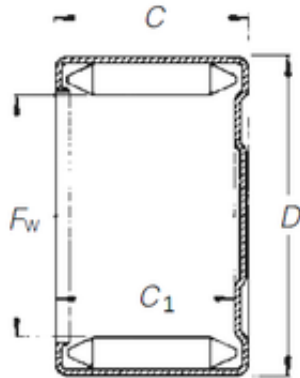

### Timken DLF 40 20 needle roller bearings

Bearing No. DLF 40 20

Size	40x48x20 mm
Bore Diameter	40 mm
Outer Diameter	48 mm
Width	20 mm
F <sub>w</sub>	40 mm
D	48 mm
C	20 mm
C <sub>1</sub>	17,7 mm
Weight	0,064 Kg
Basic dynamic load rating (C)	36 kN
Basic static load rating (C <sub>0</sub> )	84 kN
(Grease) Lubrication Speed	4900 r/min

DLF 40 20 Bearing 2D drawings and 3D CAD models