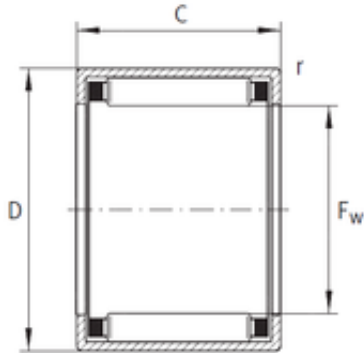

SNR Bearing Argentina

INA SCE2812 needle roller bearings

Bearing No. SCE2812

Size	44.45x53.975x19.05 mm
Bore Diameter	44,45 mm
Outer Diameter	53,975 mm
Width	19,05 mm
Fw	44,45 mm
D	53,975 mm
C	19,05 mm
Weight	0,082 Kg
Basic dynamic load rating (C)	31,5 kN
Basic static load rating (C0)	55 kN

SCE2812 Bearing 2D drawings and 3D CAD models