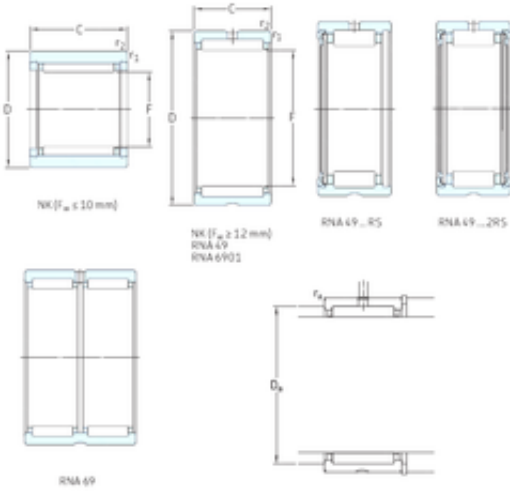

## SKF NK68/35 needle roller bearings

Bearing No. NK68/35

Size	68x82x35 mm
Bore Diameter	68 mm
Outer Diameter	82 mm
Width	35 mm
Fw	68 mm
D	82 mm
C	35 mm
Weight	0,34 Kg
Basic dynamic load rating (C)	60,5 kN
Basic static load rating (C0)	146 kN
Fatigue load limit (Pu)	18,3
Reference speed	6000 r/min

NK68/35 Bearing 2D drawings and 3D CAD models