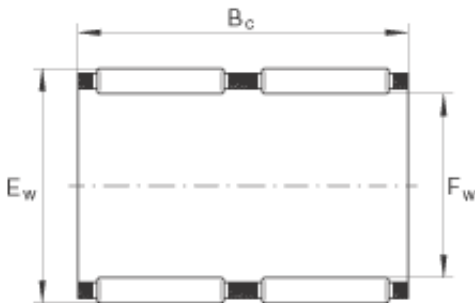

## SNR Bearing Argentina

### INA K80X88X40-ZW needle roller bearings

Bearing No. K80X88X40-ZW

Size	80x88x40 mm
Bore Diameter	80 mm
Outer Diameter	88 mm
Width	40 mm
$F_w$	80 mm
$E_w$	88 mm
$B_c$	40 mm
m	227 g / Weight
$C_r$	76000 N / Dynamic load rating (radial)
$C_{or}$	192000 N / Static load rating (radial)
$C_{ur}$	27000 N / Fatigue limit load, radial
$n_G$	5800 1/min / Limiting speed
$n_B$	3700 1/min / Reference speed
Category	Bearings
Inventory	0.0
Manufacturer Name	SCHAEFFLER GROUP
Minimum Buy Quantity	N/A
Weight / Kilogram	0.236
Product Group	B04144

K80X88X40-ZW Bearing 2D drawings and 3D CAD models