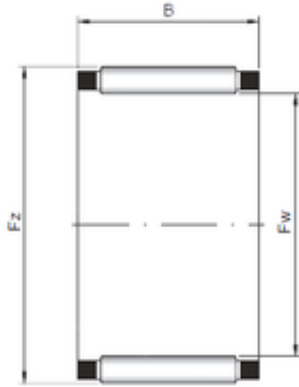

SNR Bearing Argentina

ISO K20x30x30 needle roller bearings

Bearing No. K20x30x30

| | |
|----------------|-------------|
| Size | 20x30x30 mm |
| Bore Diameter | 20 mm |
| Outer Diameter | 30 mm |
| Width | 30 mm |
| Fw | 20 mm |
| Ew | 30 mm |
| B | 30 mm |

K20x30x30 Bearing 2D drawings and 3D CAD models