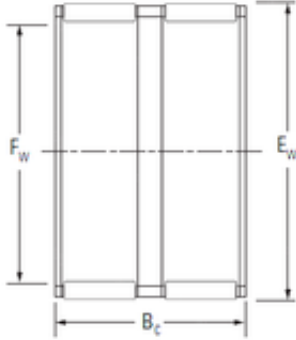

## SNR Bearing Argentina

### KOYO K26X30X22ZW needle roller bearings

K26X30X22ZW Bearing 2D drawings and 3D CAD models

Bearing No. K26X30X22ZW

Bore Diameter	26 mm
Outer Diameter	32 mm
Fw	26 mm
Ew	32 mm
Bc	22 mm
Weight	0.018 Kg
Basic dynamic load rating (C)	16.7 kN
Basic static load rating (C0)	30.2 kN
(Grease) Lubrication Speed	10000 r/min
(Oil) Lubrication Speed	16000 r/min
Bearing No.	K26X30X22ZW
Cr	16.7
C0r	30.2
Cu	4.60
Grease lub.	10000
Oil lub.	16000
P/S	S
(Refer.) Mass(kg)	0.018
Shaft(max.)	26.000
Shaft(min.)	25.991
Housing(max.)	30.020
Housing(min.)	30.007