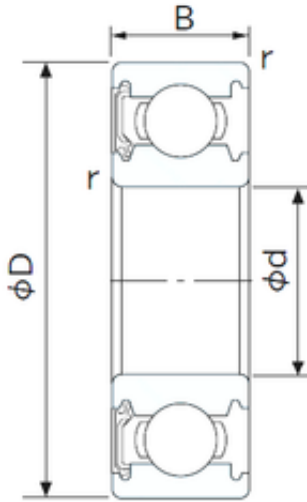

SNR Bearing Argentina

55 mm x 120 mm x 29 mm NACHI 6311NSE
deep groove ball bearings

Bearing No. 6311NSE

Size	55x120x29 mm
Bore Diameter	55 mm
Outer Diameter	120 mm
Width	29 mm
d	55 mm
D	120 mm
B	29 mm
C	29 mm
r min.	2 mm
da min.	65 mm
Da max.	110 mm
ra max.	2.0 mm
Weight	1.37 Kg
Basic dynamic load rating (C)	71,5 kN
Basic static load rating (C0)	44,5 kN
(Grease) Lubrication Speed	3800 r/min

6311NSE Bearing 2D drawings and 3D CAD models