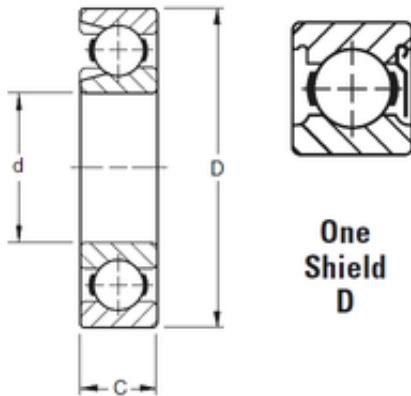

SNR Bearing Argentina

65 mm x 120 mm x 23 mm Timken 213WD
deep groove ball bearings

Bearing No. 213WD

Size	65x120x23 mm
Bore Diameter	65 mm
Outer Diameter	120 mm
Width	23 mm
d	65 mm
D	120 mm
B	23 mm
C	23 mm
Weight	1,207 Kg
Basic dynamic load rating (C)	92 kN

213WD Bearing 2D drawings and 3D CAD models