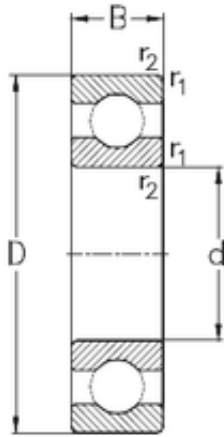

## SNR Bearing Argentina

190 mm x 260 mm x 33 mm NKE 61938-MA  
deep groove ball bearings

Bearing No. 61938-MA

Size	190x260x33 mm
Bore Diameter	190 mm
Outer Diameter	260 mm
Width	33 mm
d	190 mm
D	260 mm
B	33 mm
C	33 mm
r1 min.	2 mm
r2 min.	2 mm
Weight	5,25 Kg
Basic dynamic load rating (C)	113 kN
Basic static load rating (C0)	126 kN

61938-MA Bearing 2D drawings and 3D CAD models