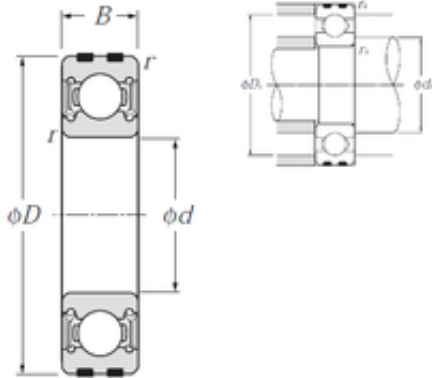

# SNR Bearing Argentina

50 mm x 80 mm x 16 mm NTN EC-6010LLU  
deep groove ball bearings

Bearing No. EC-6010LLU

Size	50x80x16 mm
Bore Diameter	50 mm
Outer Diameter	80 mm
Width	16 mm
d	50 mm
D	80 mm
B	16 mm
C	16 mm
r min.	1 mm
da min.	55 mm
da max	57,5 mm
Da max.	75 mm
ra max.	1 mm
Weight	0,246 Kg
Basic dynamic load rating (C)	21,8 kN
Basic static load rating (C0)	16,6 kN
Limiting speed	5 000 r/min

EC-6010LLU Bearing 2D drawings and 3D CAD models