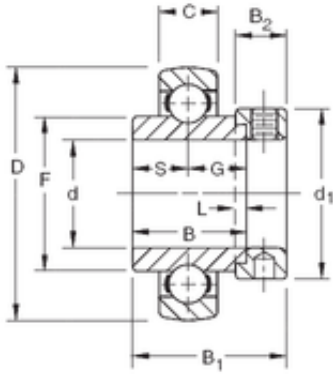

# SNR Bearing Argentina

125,4125 mm x 280 mm x 106,36 mm Timken  
SMN415WB-BR deep groove ball bearings

Bearing No. SMN415WB-BR

Size	125.4125x280x106.36 mm
Bore Diameter	125,4125 mm
Outer Diameter	280 mm
Width	106,36 mm
d	125,4125 mm
D	280 mm
B	106,36 mm
C	59 mm
d1	206,38 mm
B1	150,81 mm
B2	42,86 mm
F	176,56 mm
G	61,91 mm
L	7,94 mm
S	53,98 mm
Weight	29,66 Kg
Basic dynamic load rating (C)	347,4 kN

SMN415WB-BR Bearing 2D drawings and 3D CAD models