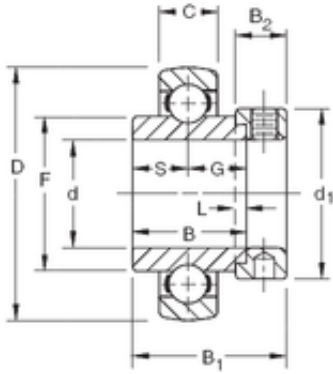

## SNR Bearing Argentina

125,4125 mm x 280 mm x 106,36 mm Timken  
SMN415WB-BR deep groove ball bearings

Bearing No. SMN415WB-BR

Size	125.4125x280x106.36 mm
Bore Diameter	125,4125 mm
Outer Diameter	280 mm
Width	106,36 mm
d	125,4125 mm
D	280 mm
B	106,36 mm
C	59 mm
d1	206,38 mm
B1	150,81 mm
B2	42,86 mm
F	176,56 mm
G	61,91 mm
L	7,94 mm
S	53,98 mm
Weight	29,66 Kg
Basic dynamic load rating (C)	347,4 kN

SMN415WB-BR Bearing 2D drawings and 3D CAD models