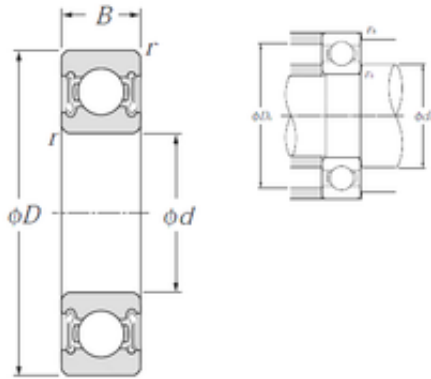

SNR Bearing Argentina

12 mm x 37 mm x 12 mm NTN 6301LLB deep groove ball bearings

Bearing No. 6301LLB

6301LLB Bearing 2D drawings and 3D CAD models

Size	12x37x12 mm
Bore Diameter	12 mm
Outer Diameter	37 mm
Width	12 mm
d	12 mm
D	37 mm
B	12 mm
C	12 mm
r min.	1 mm
da min.	17 mm
da max	18,5 mm
Da max.	32 mm
ra max.	1 mm
Weight	0,06 Kg
Basic dynamic load rating (C)	9,7 kN
Basic static load rating (C0)	4,2 kN
(Grease) Lubrication Speed	20 000 r/min
Category	Single Row Ball Bearings
Inventory	0.0
Manufacturer Name	NTN
Minimum Buy Quantity	N/A
Weight / Kilogram	0.061
EAN	4547359005257
Product Group	B00308
Enclosure	2 Seals

SNR Bearing Argentina

Precision Class	ABEC 1 ISO P0
Maximum Capacity / Filling Slot	No
Rolling Element	Ball Bearing
Snap Ring	No
Internal Special Features	No
Cage Material	Steel
Enclosure Type	Non-Contact Seal
Internal Clearance	C0-Medium
Inch - Metric	Metric
Long Description	12MM Bore; 37MM Outside Diameter; 12MM Outer Race Width; 2 Seals; Ball Bearing; ABEC 1 ISO P0; No Filling Slot; No Snap Ring; No Internal Special Features; C0-Medium Internal Clearance; Steel Cage;
Other Features	Deep Groove Non-Friction Nitrile Rubber Seal
Category	Single Row Ball Bearing
UNSPSC	31171504
Harmonized Tariff Code	8482.10.50.68
Noun	Bearing
Keyword String	Ball
Manufacturer URL	http://www.ntnamerica.com
Manufacturer Item Number	6301LLB
Weight / LBS	0.13227
Outer Race Width	0.472 Inch 12 Millimeter
Inner Race Width	0 Inch 0 Millimeter
Outside Diameter	1.457 Inch 37 Millimeter
Bore	0.472 Inch 12 Millimeter
bore diameter:	12 mm
static load capacity:	4200 N