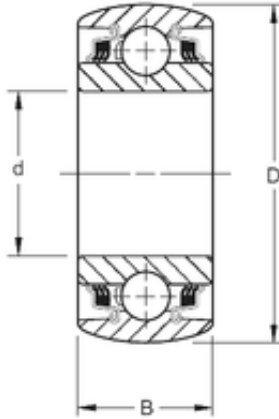

SNR Bearing Argentina

ROUND BORE

49,23 mm x 90 mm x 30,18 mm Timken
W210PPB2 deep groove ball bearings

Bearing No. W210PPB2

Size	49.23x90x30.18 mm
Bore Diameter	49,23 mm
Outer Diameter	90 mm
Width	30,18 mm
d	49,23 mm
D	90 mm
B	30,18 mm
C	30,18 mm
Weight	0,708 Kg
Basic dynamic load rating (C)	39,9 kN

W210PPB2 Bearing 2D drawings and 3D CAD models