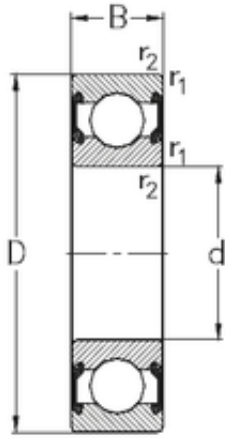

## SNR Bearing Argentina

40 mm x 80 mm x 18 mm NKE 6208-2RS2 deep groove ball bearings

Bearing No. 6208-2RS2

Size	40x80x18 mm
Bore Diameter	40 mm
Outer Diameter	80 mm
Width	18 mm
d	40 mm
D	80 mm
B	18 mm
C	18 mm
r1 min.	1,1 mm
r2 min.	1,1 mm
Weight	0,366 Kg
Basic dynamic load rating (C)	29,5 kN
Basic static load rating (C0)	18,2 kN

6208-2RS2 Bearing 2D drawings and 3D CAD models