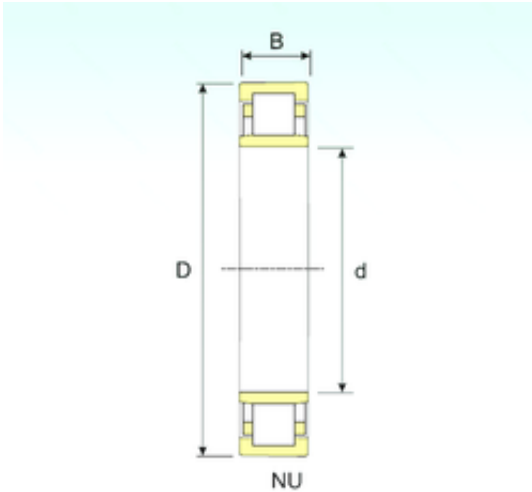

SNR Bearing Argentina

190 mm x 400 mm x 132 mm ISB NU 2338
cylindrical roller bearings

Bearing No. NU 2338

Size	190x400x132 mm
Bore Diameter	190 mm
Outer Diameter	400 mm
Width	132 mm
d	190 mm
D	400 mm
B	132 mm
C	132 mm
Weight	82,5 Kg
Basic dynamic load rating (C)	1793 kN
Basic static load rating (C0)	2499 kN
(Grease) Lubrication Speed	1989 r/min

NU 2338 Bearing 2D drawings and 3D CAD models